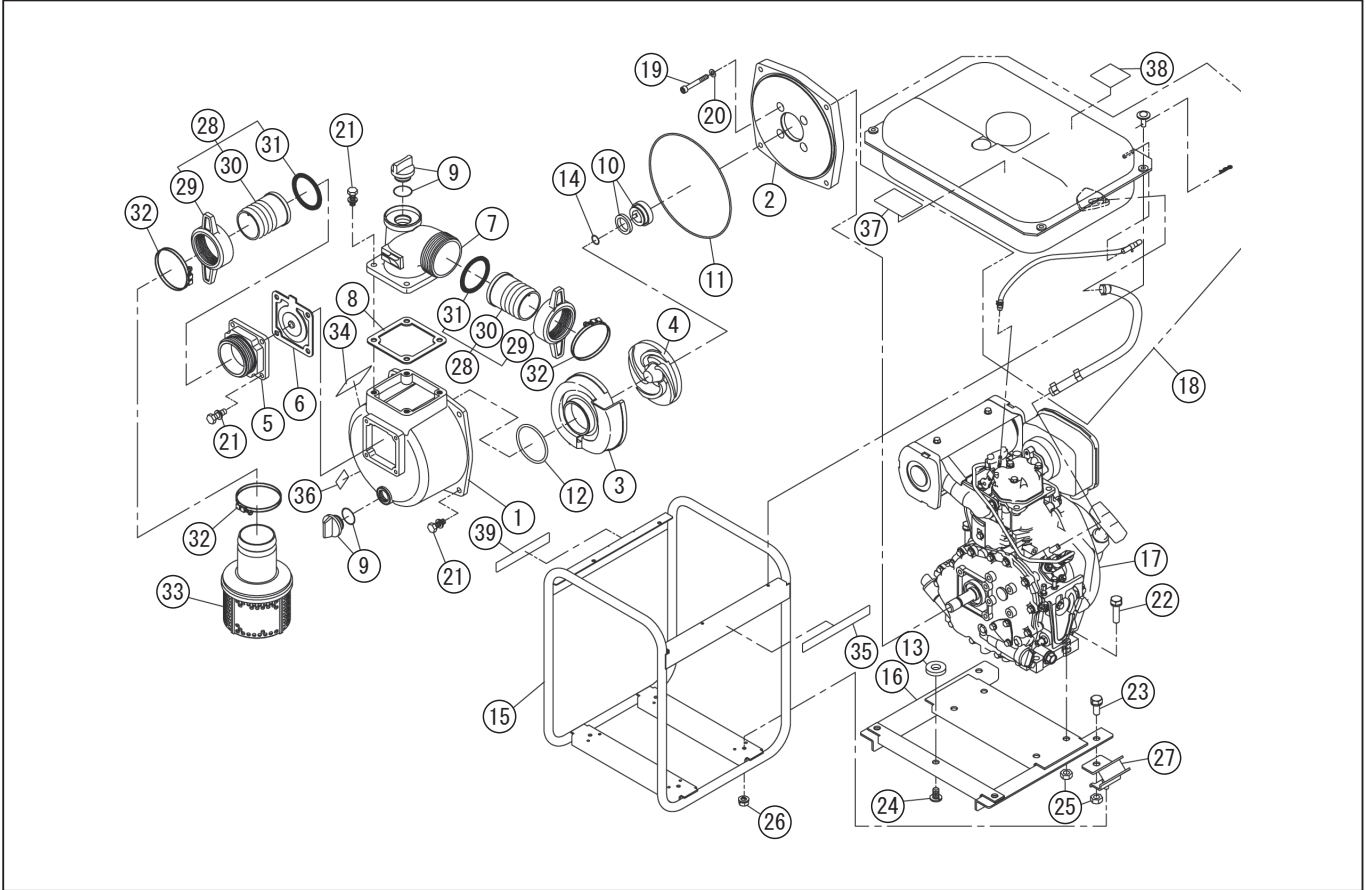

DWG No.012942802 MODELE : SEY-100D FORM : SEY-100D-BAB-0

No.	PARTS CODE	PARTS NAME	QTY	MATERIAL/SIZE	REMARKS
1	011569102	PUMP CASING	1	ADC	
2	012311201	FRANGE BRACKET	1	ADC	
3	012311301	VOLUTE CASING	1	FC200	
4	012312701	IMPELLER	1	FCD450	
5	011618803	SUCTION FLANGE	1	ADC	
6	011736301	CHECK VALVE SET	1	NBR	
7	011618703	DELIVERY FLANGE	1	ADC	
8	011075002	FLANGE PACKING	1	CR	
9	011807901	25A PLUG SET	2		
10	011409001	MECHANICAL SEAL	1		
11	890455080	O-RING	1	1516-80 NBR	
12	889855090	O-RING	1	P90 NBR	
13	011592301	RUBBER MOUNT	1	26×12×5	
14	012325301	ADJUSTING WASHER	3	BSP1 T=0.3	
15	012729301	BASE SET	1		
16	012729401	DAMPING BASE SET	1		
17	012315901	L70N6-PKS DESEL ENGINE	1		
18	012728901	LARGE FUEL TANK SET (L48N6-PKS)	1		
19	734532076	SOCKET BOLT	4	M8×60 SCM CS	
20	854255008	SEAL WASHER	4	φ8	
21	743119080	BOLT	12	M12×35 SWRM	
22	743119067	BOLT	4	M10×40 SWRM	
23	743119061	BOLT	4	M10×25 SWRM	
24	743119045	BOLT	1	M8×20 SWRM	
25	827419010	NUT	8	M10 SWRM	
26	842319008	SPRING NUT	4	SWRM	
27	011617202	CUSHION RUBBER	4	CR 60°	
28	011763902	COUPLING SET	2		
29	011618902	COUPLING	2	ADC (0111477)	
30	011047104	HOSE NIPPLE	2	ADC	

◆ Bare engine can not be supplied

DWG No.012942802 MODELE : SEY-100D FORM : SEY-100D-BAB-0

No.	PARTS CODE	PARTS NAME	QTY	MATERIAL/SIZE	REMARKS
31	011147801	COUPLING PACKING	2	NBR	
32	940019120	HOSE BAND	3	φ 1 2 0	
33	011121702	STRAINER SET	1	SPC	
34	012314401	NAME PLATE	1		
35	012323801	SEY-D SIDE PANEL LABEL	1		
36	012281401	LABEL	1		
37	012313901	DIESEL CAUTION LABEL1 (RUS)	1		
38	012314001	DIESEL CAUTION LABEL2 (RUS)	1		
39	012325801	DIESEL CAUTION LABEL3 (RUS)	1		